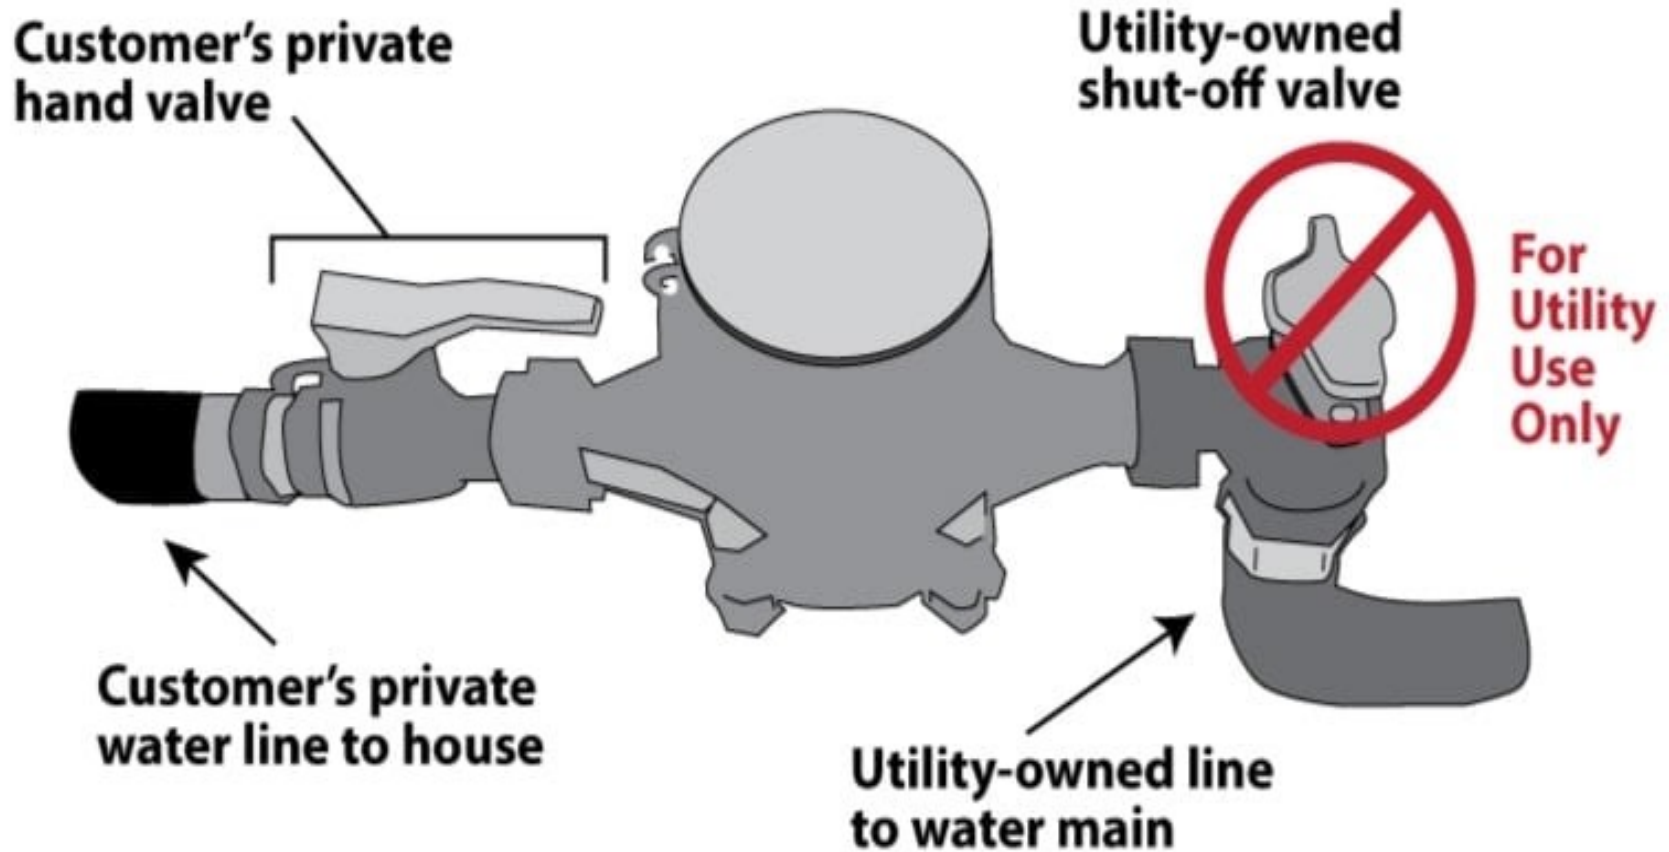

REDELLE-VIDRINE WATER DISTRICT SERVICE DETAILS

Diagram to show where customer shut off valve should be located.